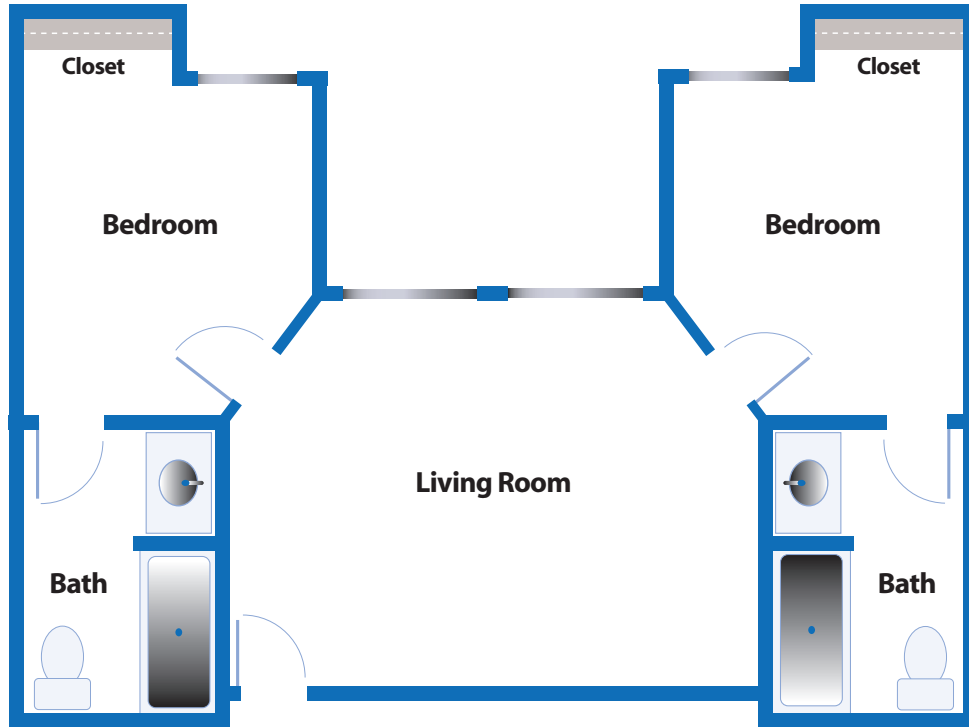

The Courtyard

One-Two Bedroom / One-Two Bath
380-760 Square Feet

2 Bedroom Suite
760 Square Feet
\$ _____

1 Bedroom
380 Square Feet
\$ _____

License #100885