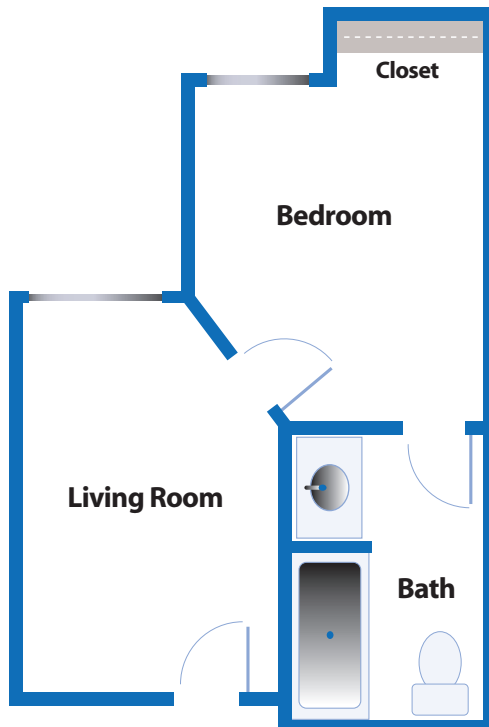

The Courtyard

One-Two Bedroom / One-Two Bath
380-760 Square Feet

2 Bedroom Suite
760 Square Feet
\$ _____

1 Bedroom
380 Square Feet
\$ _____

License #100885