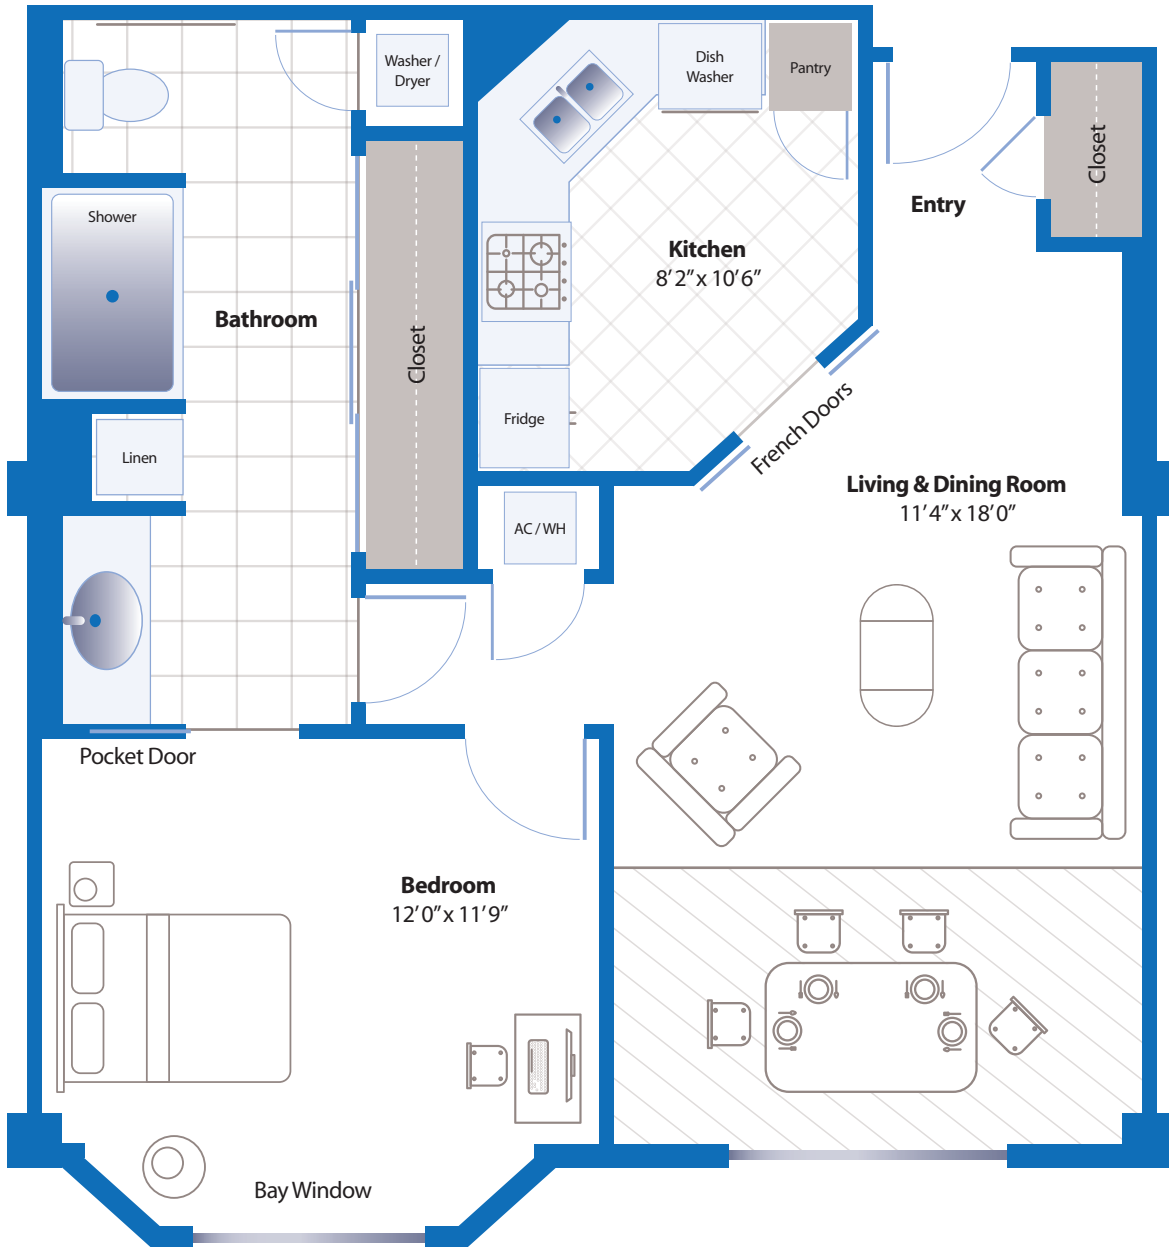

# ST. ANDREWS

One Bedroom / One Bath  
560 Square Feet

# AUGUSTA

One Bedroom / One Bath  
682 Square Feet

# COLONIAL

One Bedroom / One Bath  
Dining / Den  
790 Square Feet

# LA COSTA

Two Bedroom / Two Bath  
Dining / Den  
1,245 Square Feet