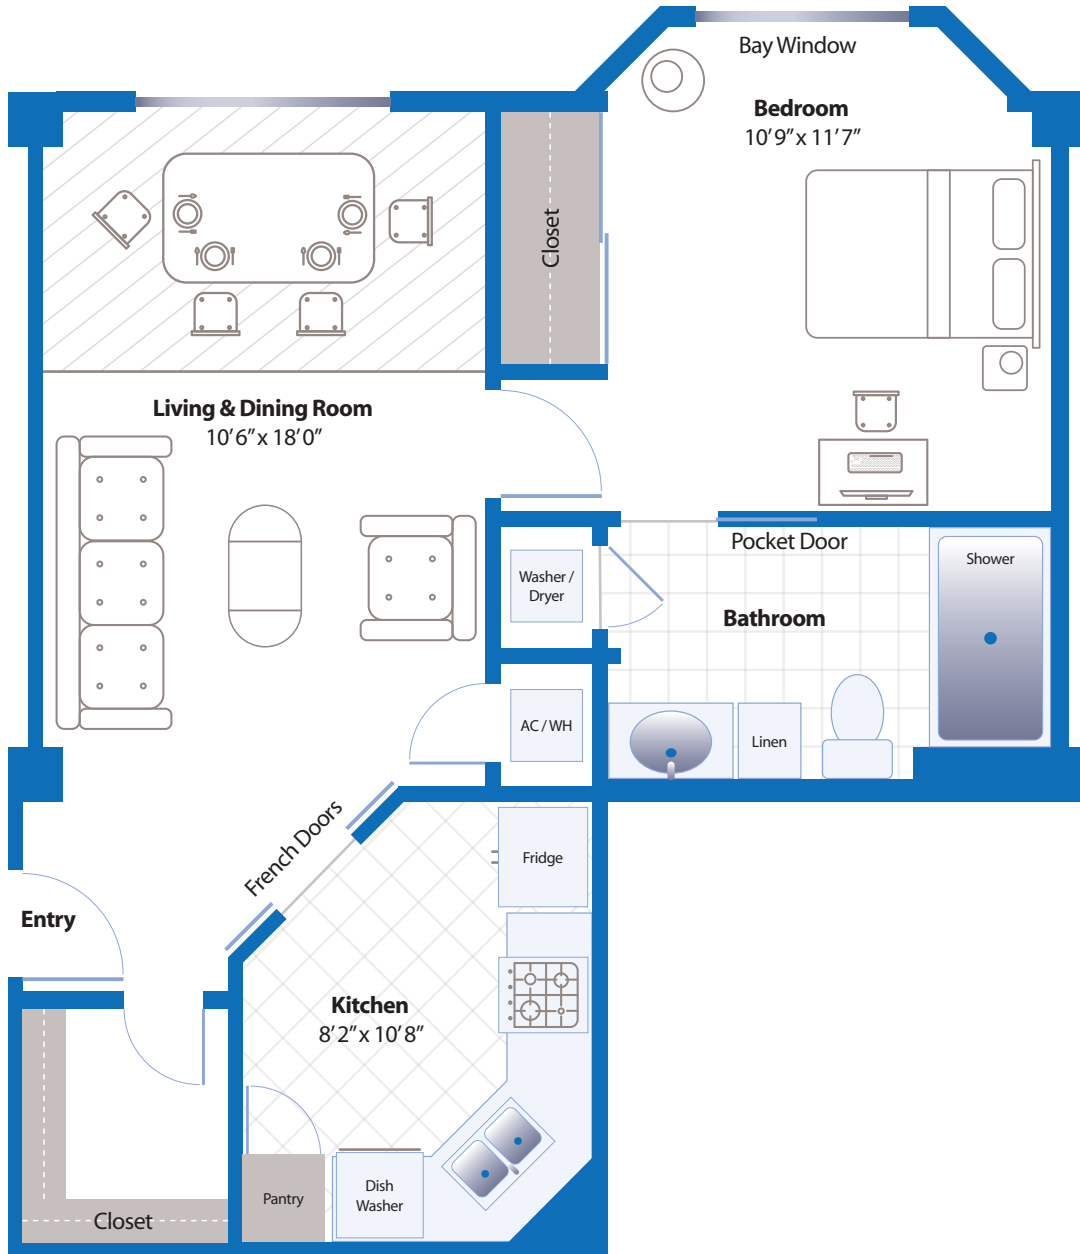

# ST. ANDREWS

One Bedroom / One Bath  
560 Square Feet

# AUGUSTA

One Bedroom / One Bath  
682 Square Feet

# COLONIAL

One Bedroom / One Bath  
Dining / Den  
790 Square Feet

# LA COSTA

Two Bedroom / Two Bath  
Dining / Den  
1,245 Square Feet