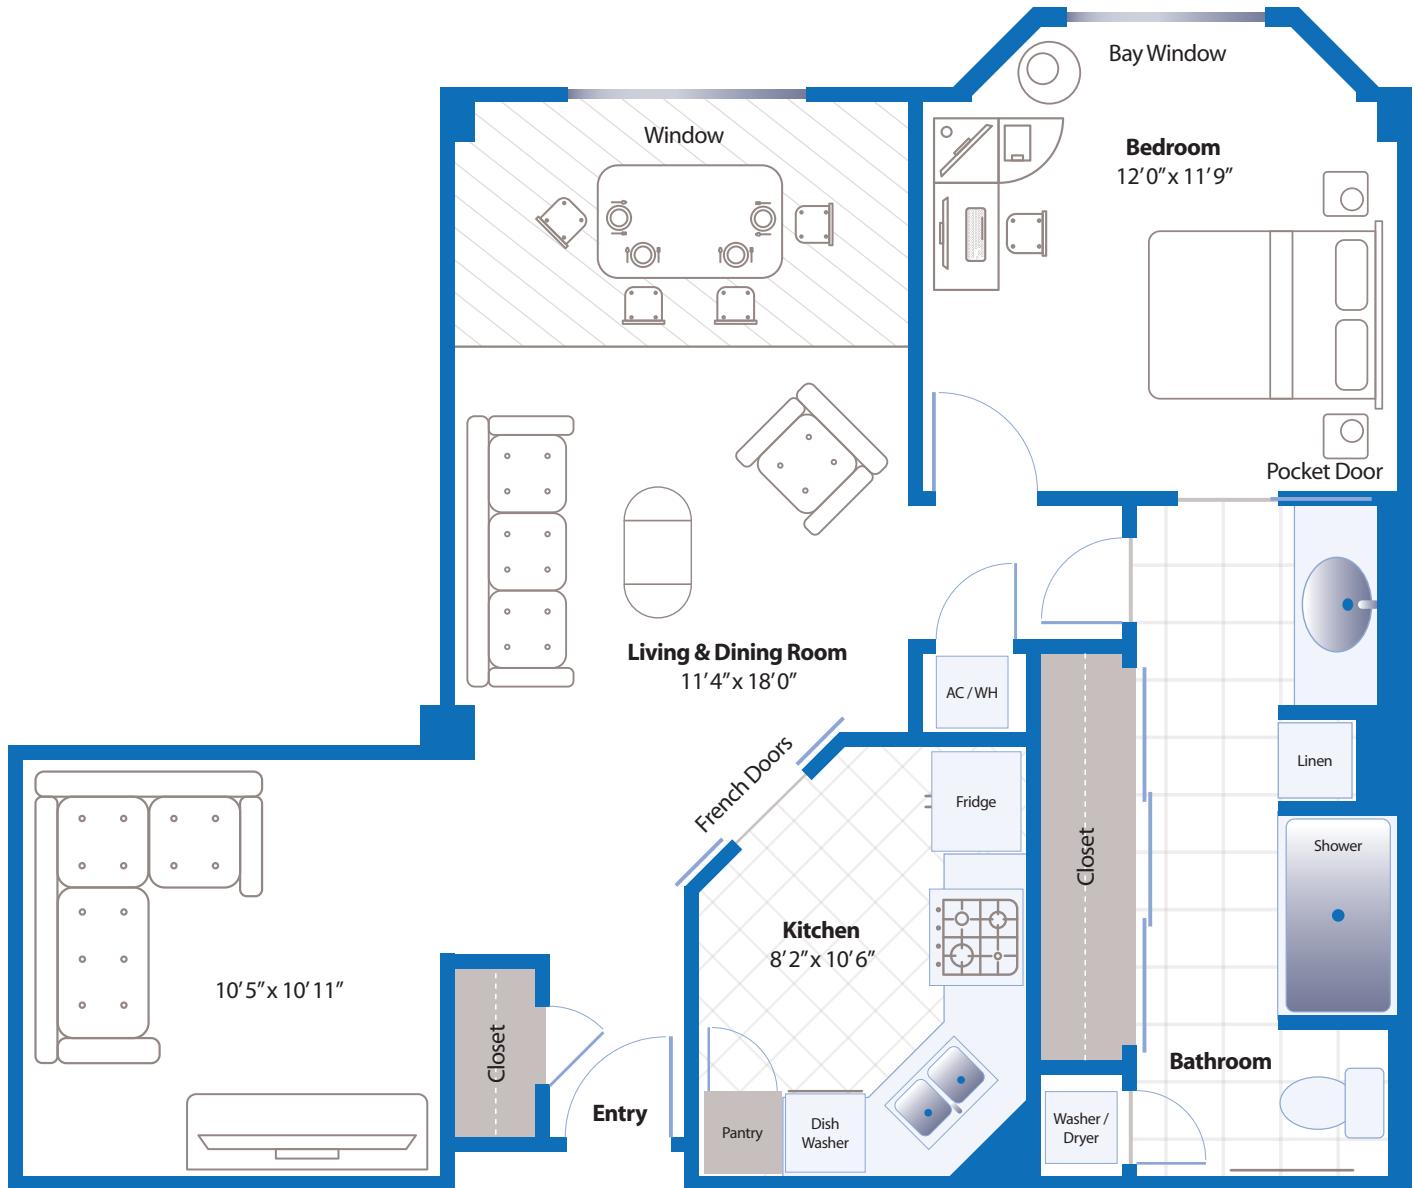

# ST. ANDREWS

One Bedroom / One Bath  
560 Square Feet

# AUGUSTA

One Bedroom / One Bath  
682 Square Feet

# COLONIAL

One Bedroom / One Bath  
Dining / Den  
790 Square Feet

# LA COSTA

Two Bedroom / Two Bath  
Dining / Den  
1,245 Square Feet