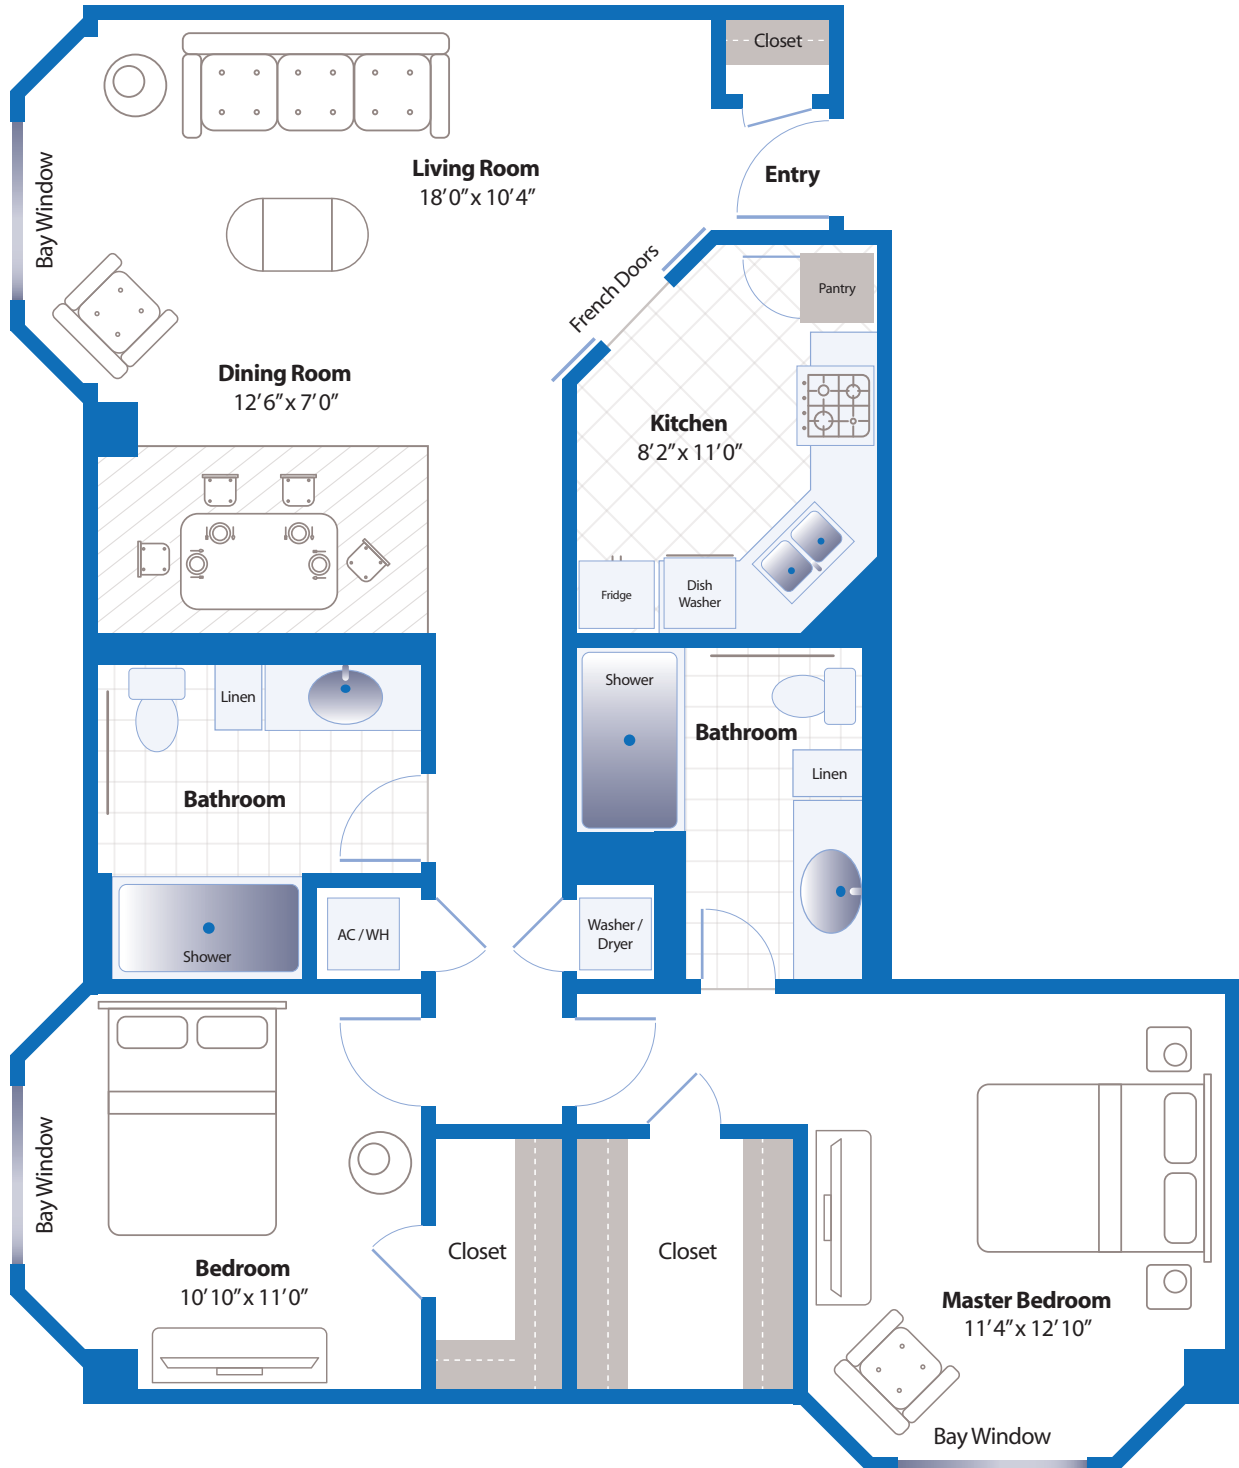

# ST. ANDREWS

One Bedroom / One Bath  
560 Square Feet

# COLONIAL

One Bedroom / One Bath  
Dining / Den  
790 Square Feet

# PINEHURST

Two Bedroom / Two Bath  
1,012 Square Feet

# PEBBLE BEACH

Two Bedroom / Two Bath  
Dining / Den  
1,147 Square Feet