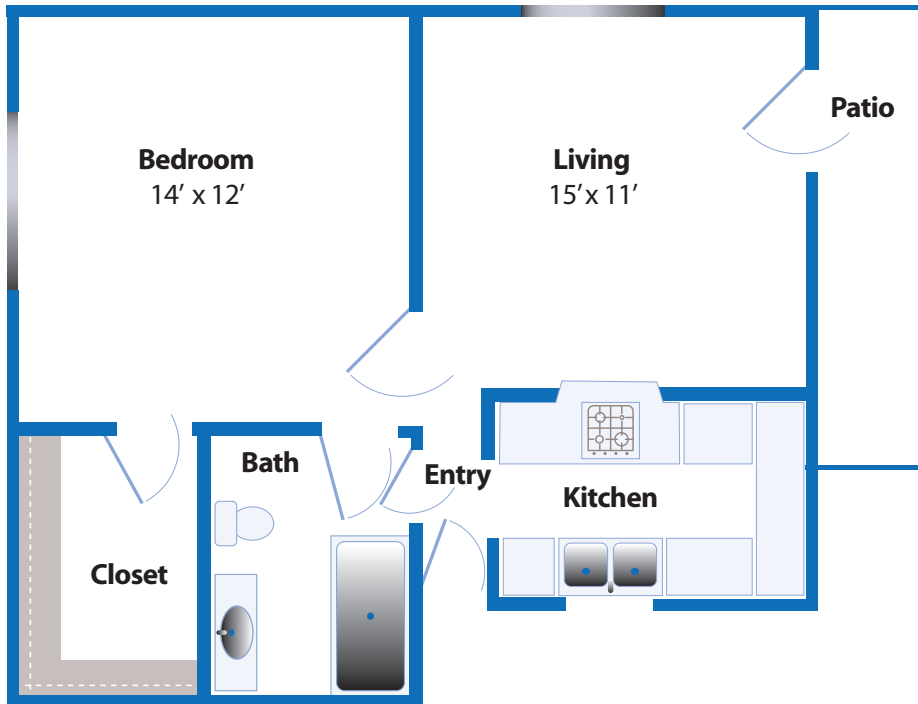

Hartin Apartments

One Bedroom / One Bath
400-633 Square Feet

Studio
400 Square Feet
\$ _____

1 Bedroom
633 Square Feet
\$ _____

Hartin Apartments

Two Bedroom / Two Bath
950 Square Feet

2 Bedroom
950 Square Feet
\$ _____