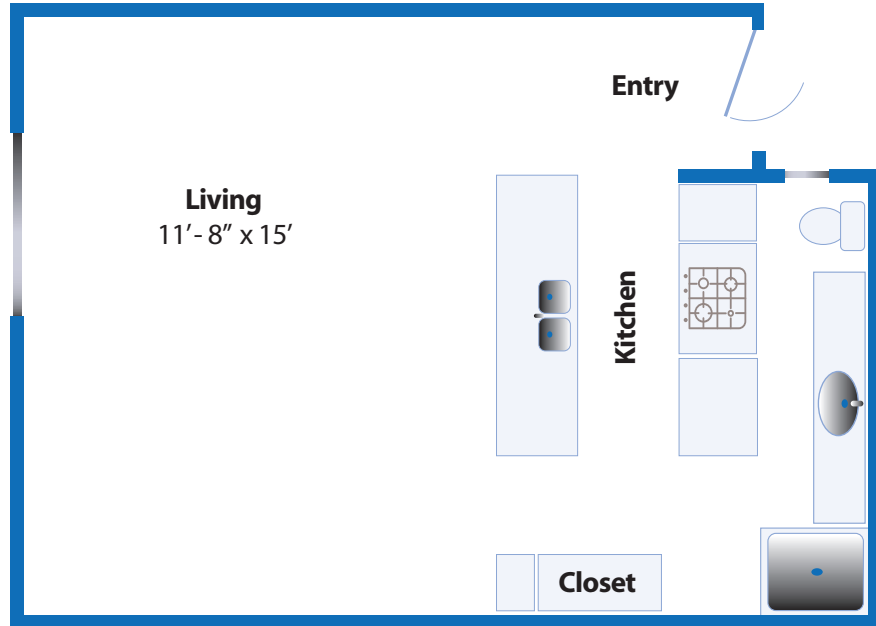

Hartin Apartments

One Bedroom / One Bath
400-633 Square Feet

Studio
400 Square Feet
\$ _____

1 Bedroom
633 Square Feet
\$ _____

Hartin Apartments

Two Bedroom / Two Bath
950 Square Feet

2 Bedroom
950 Square Feet
\$ _____