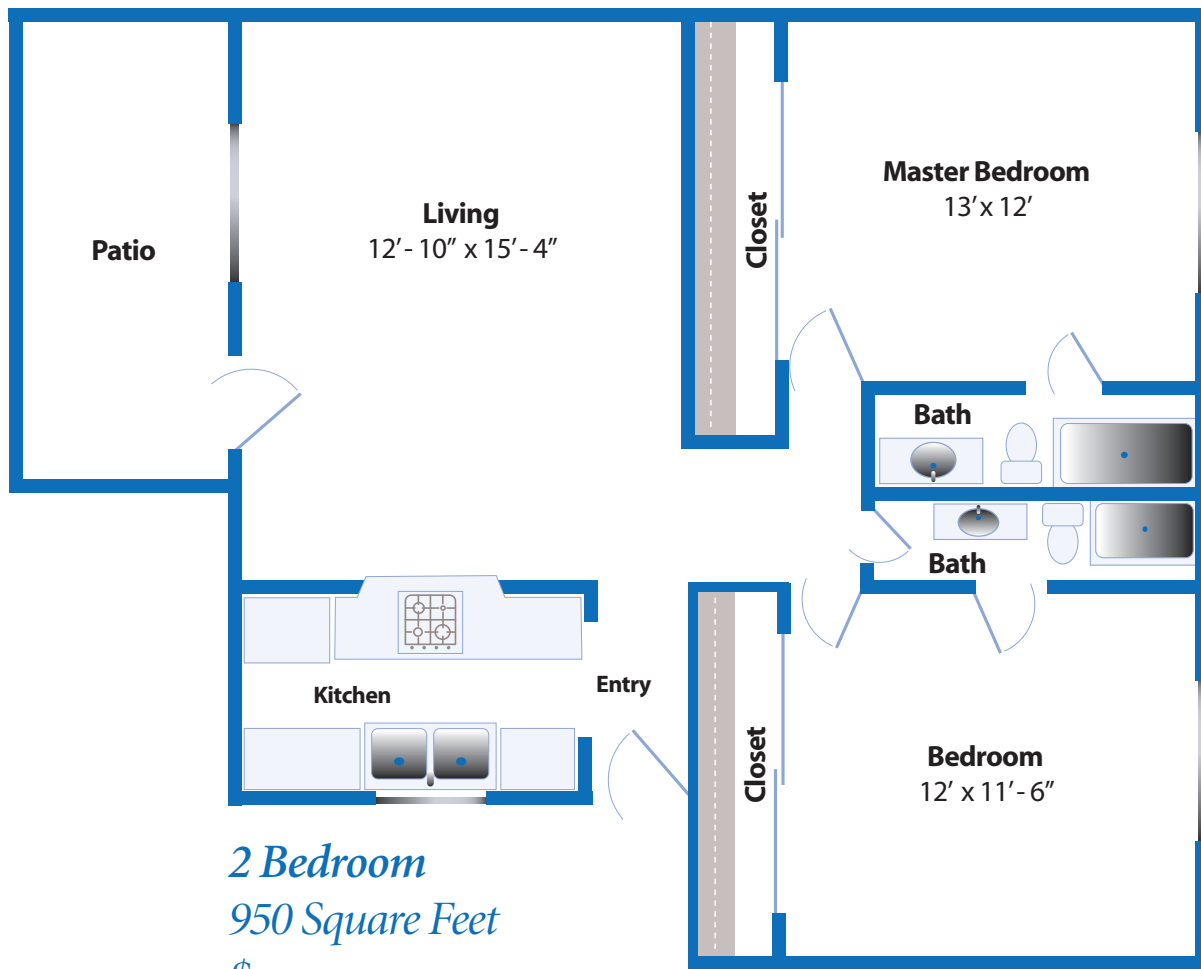

Hartin Apartments

One Bedroom / One Bath
400-633 Square Feet

Studio
400 Square Feet
\$ _____

1 Bedroom
633 Square Feet
\$ _____

Hartin Apartments

Two Bedroom / Two Bath
950 Square Feet

2 Bedroom
950 Square Feet
\$ _____